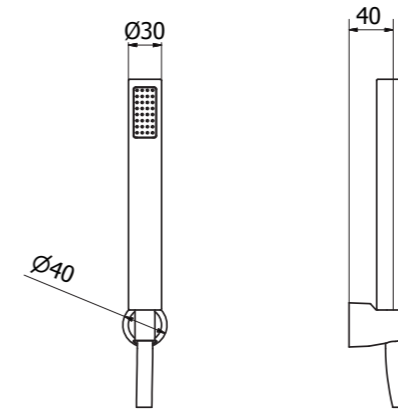

03221
Shower set