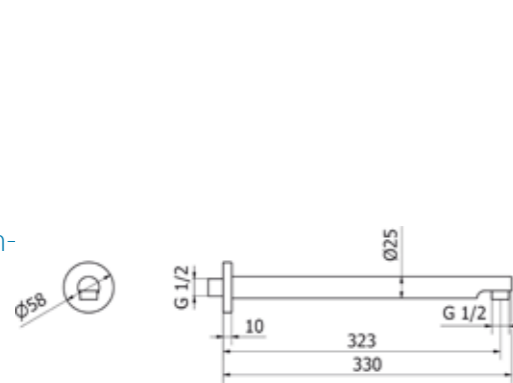

03248
Round ceiling mounted shower arm
L=100 mm

03246
Round wall mounted shower arm
L=330 mm