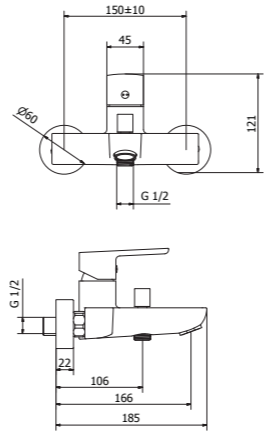

SW710
Wash basin mixer

SW100
Shower mixer

SW690
Wall mounted basin mixer

SW810
Bidet mixer