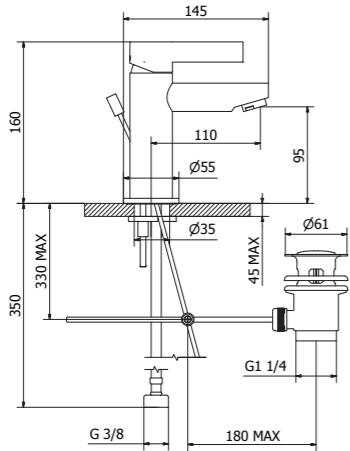

2H710
Wash basin mixer