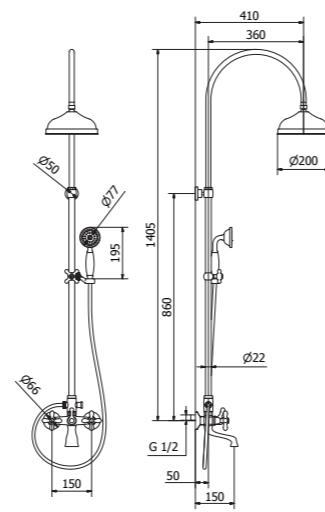

58180
Shower column