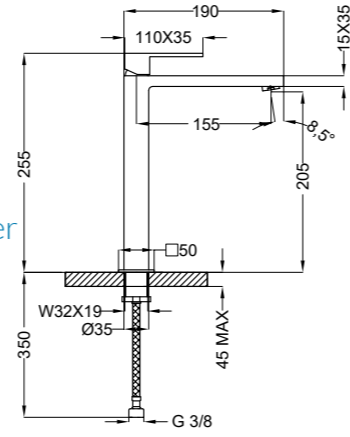

4L735
Super wash basin mixer