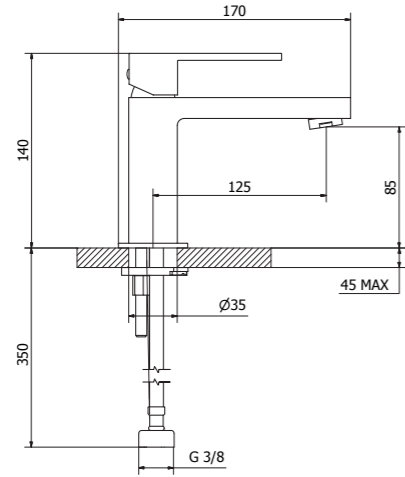

4LF710
Wash basin mixer