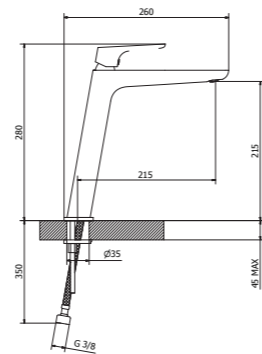

SW721
High wash basin mixer