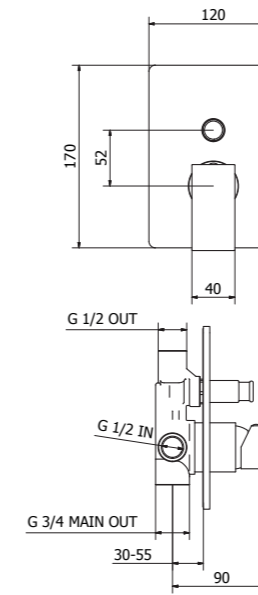

4L050
Complete concealed bath-shower mixer