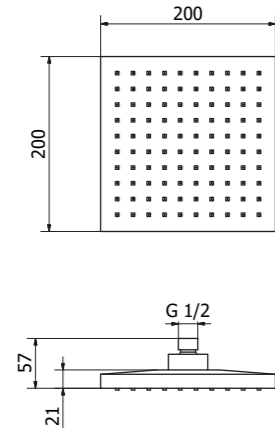

Gold /33 - Bronze /GG

Cod. 1533633

Cod. 15336GG

01497
Square brass shower head
200x200

03244
Square wall mounted shower arm
L=380 mm

15336
Old style shower head with wall mounted shower arm

03241
Square ceiling mounted shower arm
L=100 mm