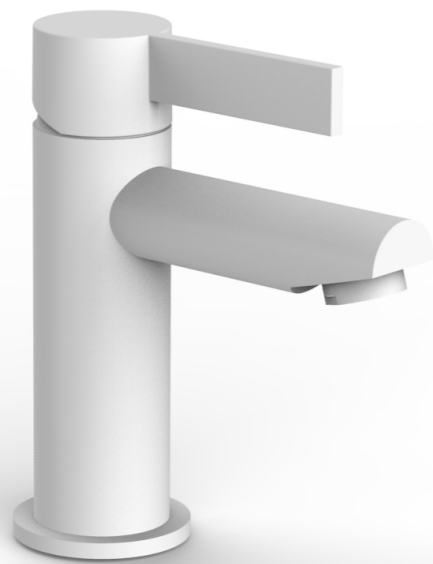

03221
Shower set

2R540
Bath mixer

2R100
Shower mixer

2R030
Complete concealed shower mixer

2R050
Complete concealed bath shower mixer

Metro 2.0

S e r i e s

Matt black
BB