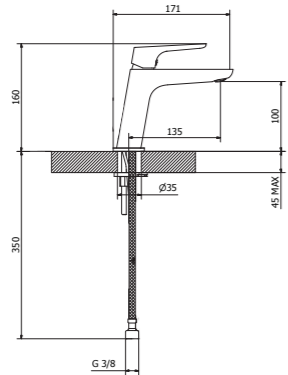

Cod. SW030CO

Cod. SW030BB

Complete concealed bath / shower mixer

Matt Soft Brass /SB - Graphite /CO - Matt Black /BB

Cod. SW050SB

Cod. SW050CO

Cod. SW050BB

SW710
Wash basin mixer