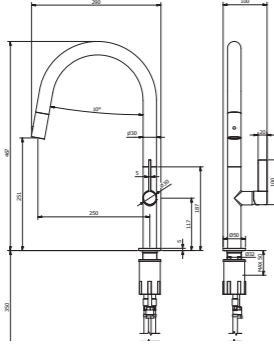

Cod. 17815GG

17821
Sink mixer P spout
with PULL-DOWN
2 jets shower

17822
Sink mixer L spout
with PULL-DOWN
2 jets shower

17815
Old style sink mixer

17818
Sink mixer with
swivel P spout

17817
Sink mixer with
swivel L spout