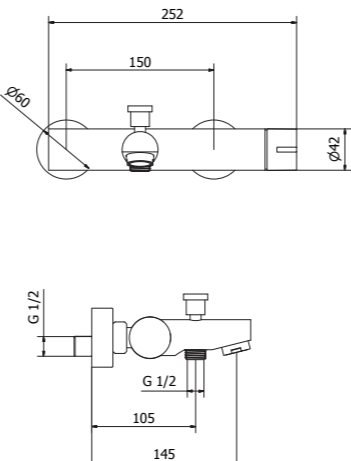

2H050
Complete concealed bath-shower mixer

03221
Shower set

2H810
Bidet mixer

2H540
Bath mixer

Jar 2

S e r i e s

Gold
33

Bronze
GG