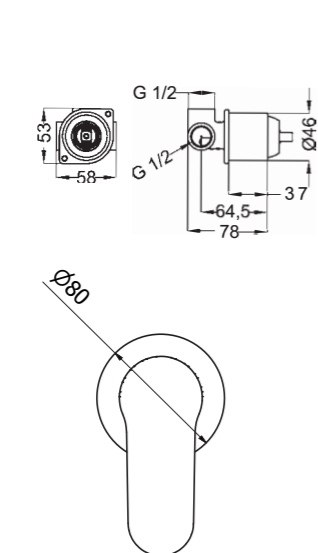

2J030
Complete concealed shower mixer