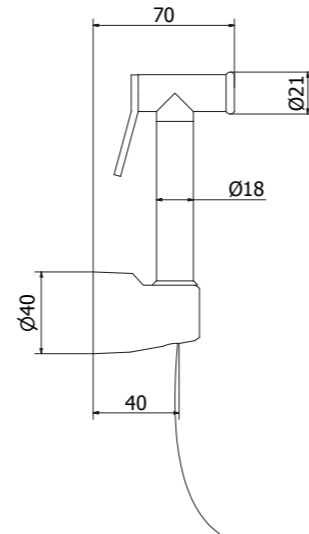

19253
Round concealed mixer
with water outlet
and shower holder

03330
Square shut-off set

03329
Round shut-off set

03327
Old style shut off set

Exclusive
finishes

Shower
Collection

Shower column with square brass shower head 200x200 mm, with square brass hand shower, with shower mixer and diverter