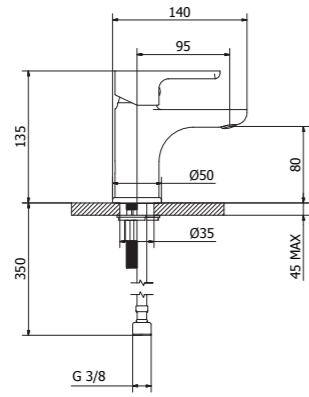

2V710
Wash basin mixer