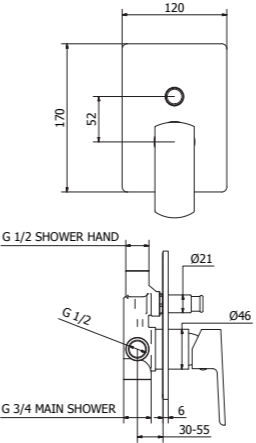

SW721
High wash basin mixer

SW100
Shower mixer

SW030
Complete concealed shower mixer

SW690
Wall mounted basin mixer

SW692
Wall mounted basin mixer 2 pcs.

SW050
Complete concealed bath-shower mixer

03221
Shower set