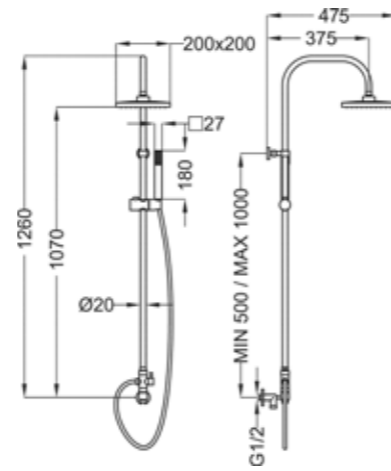

15338
Shower column