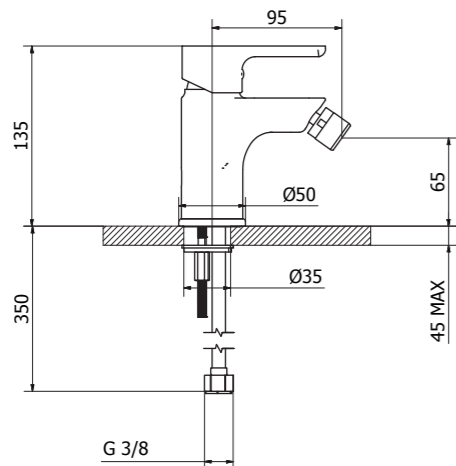

2V313
Wall mounted basin mixer

2V319
Wall mounted basin mixer 2 pcs.

03221
Shower set

2V810
Bidet mixer

2V540
Bath mixer

Ever

S e r i e s

Gold
33