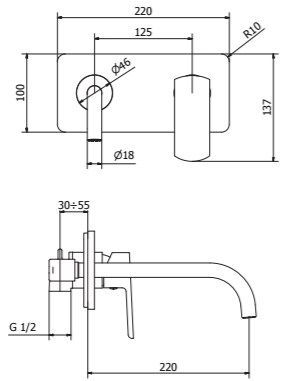

SW721
High wash basin mixer

SW100
Shower mixer

SW030
Complete concealed shower mixer

SW690
Wall mounted basin mixer

SW692
Wall mounted basin mixer 2 pcs.

SW050
Complete concealed bath-shower mixer

03221
Shower set