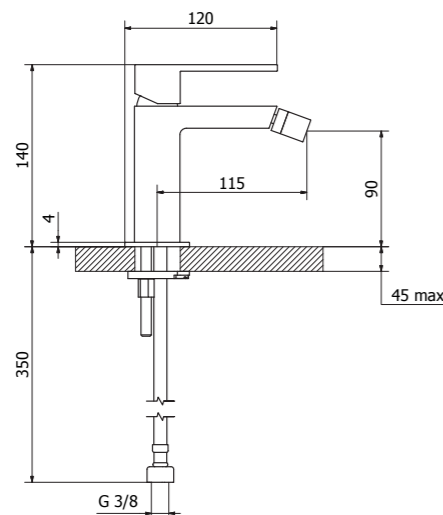

4L690
Wall mounted basin mixer

4L692
Wall mounted basin mixer 2 pcs.

4L050
Complete concealed bath-shower mixer

03223
Shower set

4LF810
Bidet mixer

4L540
Bath mixer

Diamond

S e r i e s