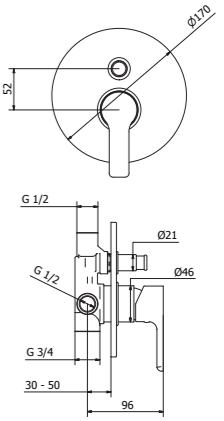

2V050
Complete concealed bath-shower mixer