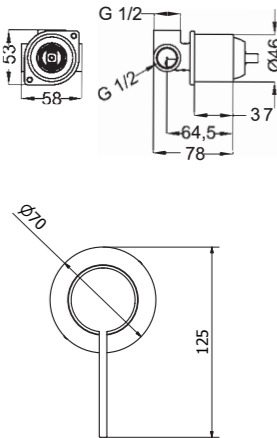

2H030
Complete concealed shower mixer