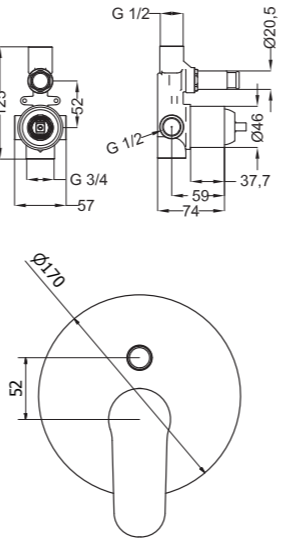

03221
Shower set

2R540
Bath mixer

2R100
Shower mixer

2R030
Complete concealed shower mixer

2R050
Complete concealed bath shower mixer

Metro 2.0

S e r i e s

Matt black
BB