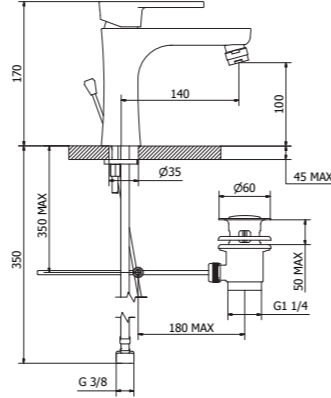

Cod. 2R05033

Cod. 2R050BB

Shower set

Gold /33 - Matt Black /BB

Cod. 0322133

Cod. 03221BB

2R710
Wash basin mixer

2R810
Bidet mixer