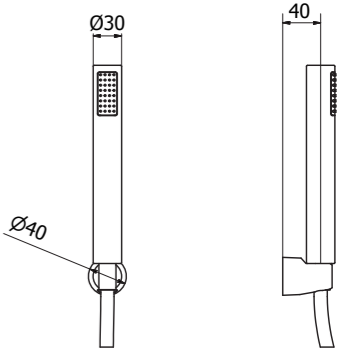

SW721
High wash basin mixer

SW100
Shower mixer

SW030
Complete concealed shower mixer

SW690
Wall mounted basin mixer

SW692
Wall mounted basin mixer 2 pcs.

SW050
Complete concealed bath-shower mixer

03221
Shower set