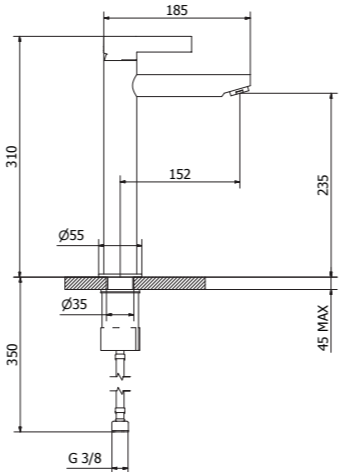

Cod. 2H050BB

Cod. 2H050DD

2H710
Wash basin mixer

2H735
High wash basin mixer

2H100
Shower mixer

2H030
Complete concealed shower mixer

2H690
Wall mounted basin mixer

2H692
Wall mounted basin mixer 2 pcs.