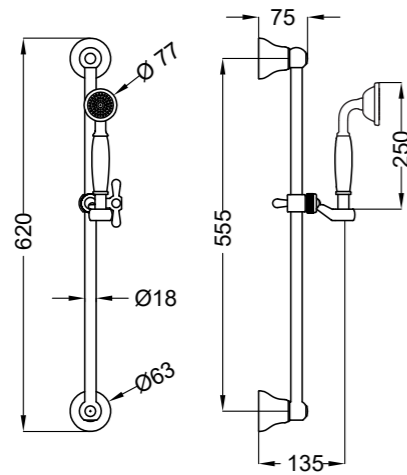

Gold /33 - Bronze /GG

Cod. 1527233

Cod. 15272GG

15278
Square slide bar

15276
Round slide bar

15272
Old style slide bar

Shower heads with shower arms

Square brass shower head 200x200