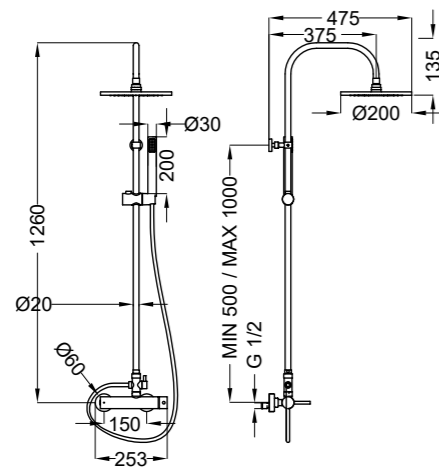

15337
Shower column

15343
Shower column