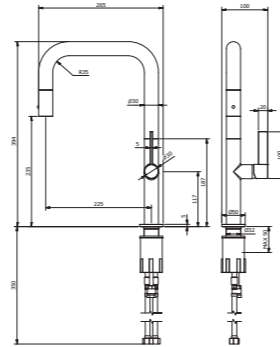

Cod. 17815GG

17821
Sink mixer P spout
with PULL-DOWN
2 jets shower

17822
Sink mixer L spout
with PULL-DOWN
2 jets shower

17815
Old style sink mixer

17818
Sink mixer with
swivel P spout

17817
Sink mixer with
swivel L spout