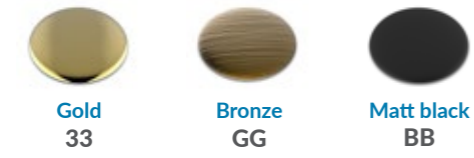

Shut-off solutions //