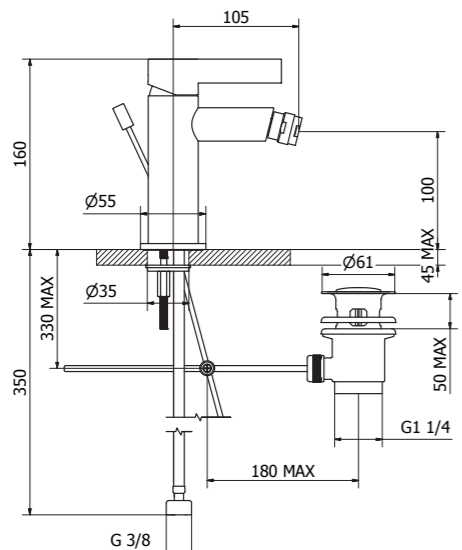

2H540
Bath mixer

2H810
Bidet mixer