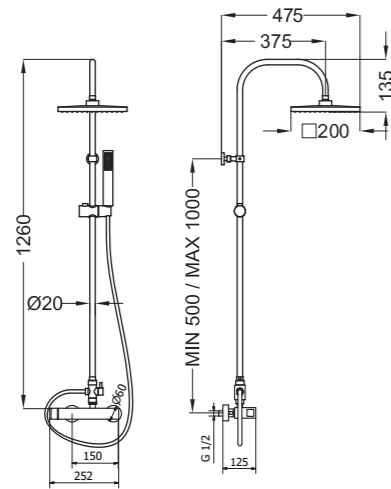

15338
Shower column

15339
Shower column