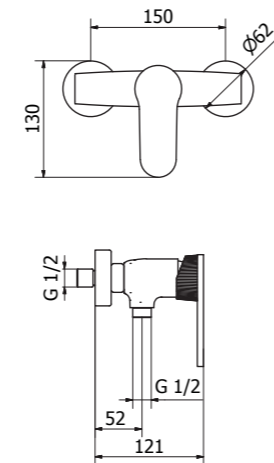

2J100
Shower mixer