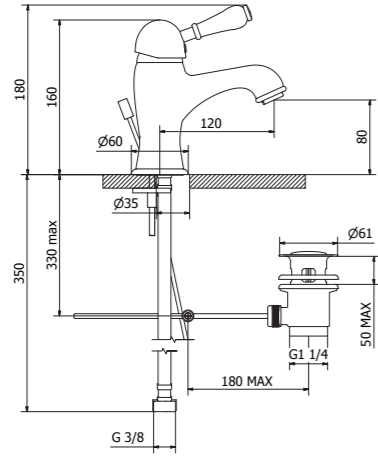

93710
Wash basin mixer