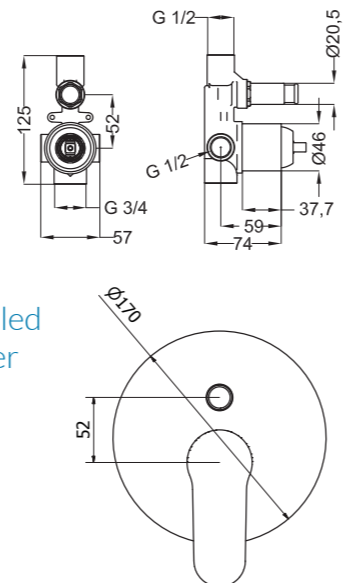

03221
Shower set

2J540
Bath mixer

2J100
Shower mixer

2J030
Complete concealed shower mixer

2J050
Complete concealed bath/shower mixer

Juliet

S e r i e s

Gold
33