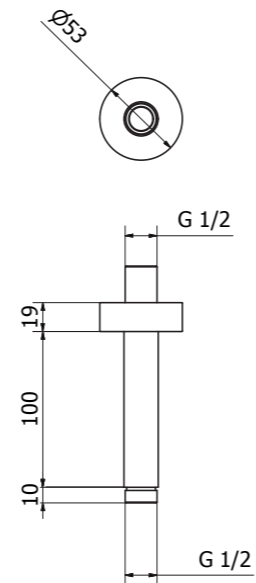

03248
Round ceiling mounted shower arm
L=100 mm