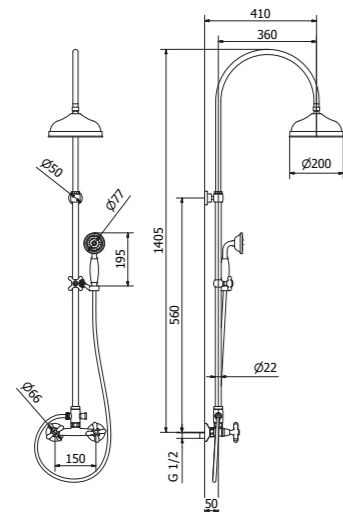

58170
Shower column