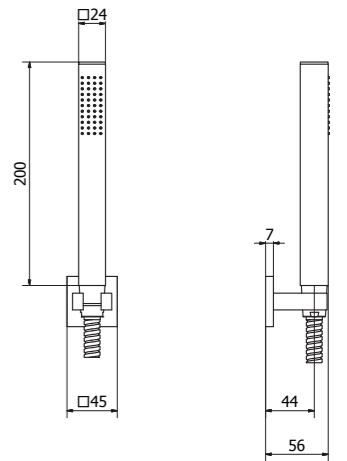

4L690
Wall mounted basin mixer

4L692
Wall mounted basin mixer 2 pcs.

4L050
Complete concealed bath-shower mixer

03223
Shower set

4LF810
Bidet mixer

4L540
Bath mixer

Diamond

S e r i e s