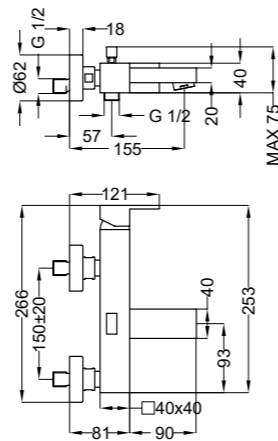

4L690
Wall mounted basin mixer

4L692
Wall mounted basin mixer 2 pcs.

4L050
Complete concealed bath-shower mixer

03223
Shower set

4LF810
Bidet mixer

4L540
Bath mixer

Diamond

S e r i e s