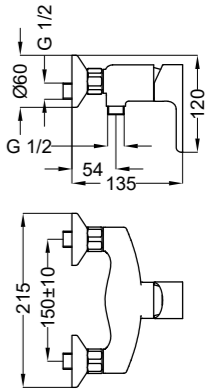

Cod. 03221DD

2V100
Shower mixer