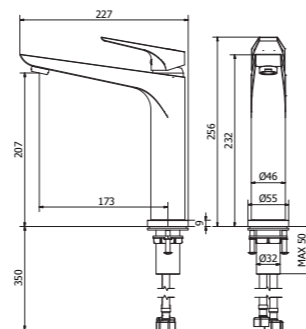

17525
Sink mixer with
SILICONE hose
and movable shower
TOTAL BLACK

17813
Sink mixer with
swivel P spout

17810
Sink mixer with
swivel L spout

17828
Swivel sink mixer

Made in Italy

ottonemeloda.com