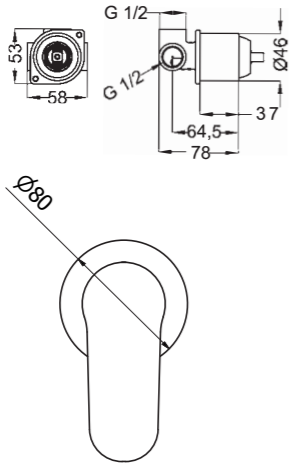

03221
Shower set

2R540
Bath mixer

2R100
Shower mixer

2R030
Complete concealed shower mixer

2R050
Complete concealed bath shower mixer

Metro 2.0

S e r i e s

Matt black
BB