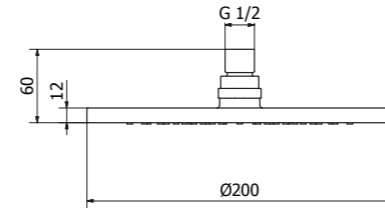

01498
Round brass shower head
DN 200