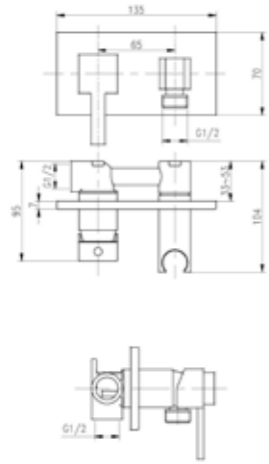

19253
Round concealed mixer
with water outlet
and shower holder

03330
Square shut-off set

03329
Round shut-off set

03327
Old style shut off set

Exclusive
finishes

Shower
Collection

Shower column with square brass shower head 200x200 mm, with square brass hand shower, with shower mixer and diverter