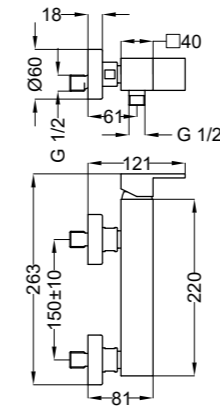

Cod. 4L030BB

Complete concealed bath / shower mixer

Matt Black /BB

Cod. 4L050BB

4LF710
Wash basin mixer

4L735
Super wash basin mixer

4L100
Shower mixer

4L030
Complete concealed shower mixer