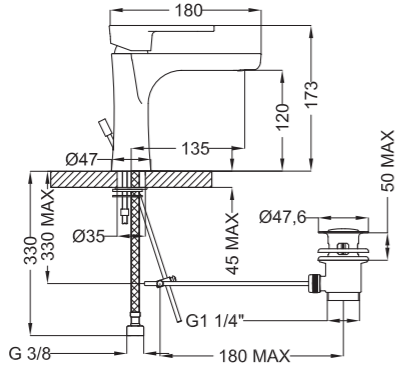

Cod. 2R05033

Cod. 2R050BB

Shower set

Gold /33 - Matt Black /BB

Cod. 0322133

Cod. 03221BB

2R710
Wash basin mixer

2R810
Bidet mixer