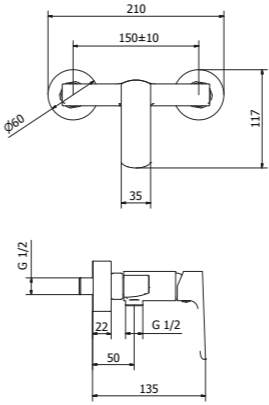

SW100
Shower mixer