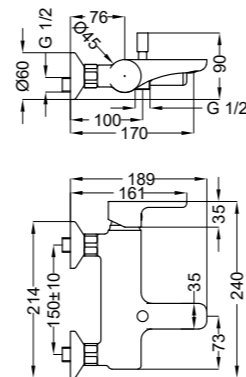

2V710
Wash basin mixer

2V545
Vertical bath mixer

2V100
Shower mixer

2V735
Super wash basin mixer

2V721
High wash basin mixer

2V050
Complete concealed bath-shower mixer

2V313
Wall mounted basin mixer

2V319
Wall mounted basin mixer 2 pcs.

03221
Shower set