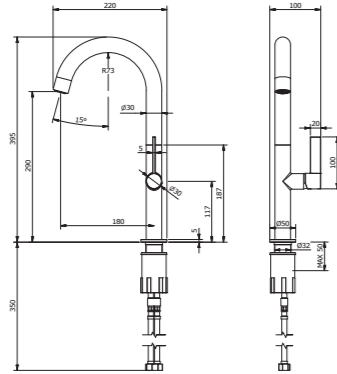

Cod. 17815GG

17821
Sink mixer P spout
with PULL-DOWN
2 jets shower

17822
Sink mixer L spout
with PULL-DOWN
2 jets shower

17815
Old style sink mixer

17818
Sink mixer with
swivel P spout

17817
Sink mixer with
swivel L spout