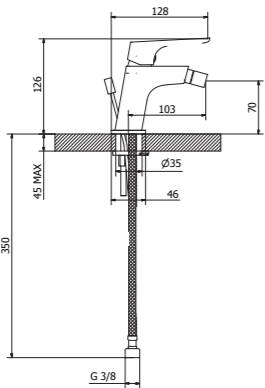

SW810
Bidet mixer