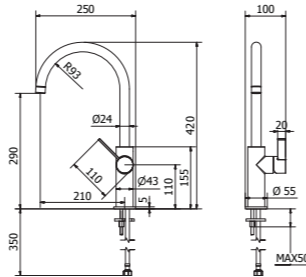

17813
Sink mixer with
swivel P spout