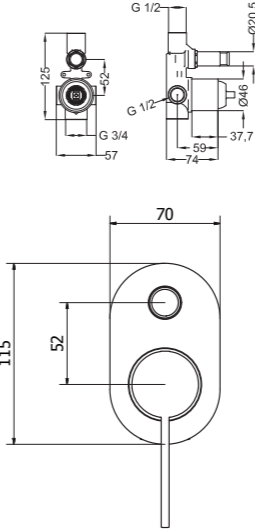

2H050
Complete concealed bath-shower mixer