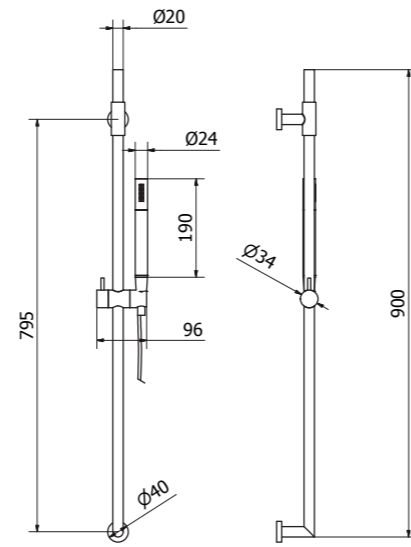

Gold /33 - Bronze /GG

Cod. 1527233

Cod. 15272GG

15278
Square slide bar

15276
Round slide bar

15272
Old style slide bar

Shower heads with shower arms

Square brass shower head 200x200