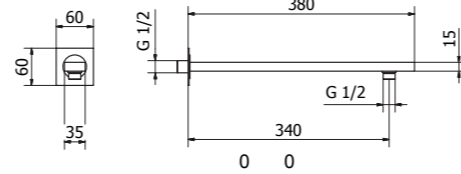

Gold /33 - Bronze /GG

Cod. 1533633

Cod. 15336GG

01497
Square brass shower head
200x200

03244
Square wall mounted shower arm
L=380 mm

15336
Old style shower head with wall mounted shower arm

03241
Square ceiling mounted shower arm
L=100 mm