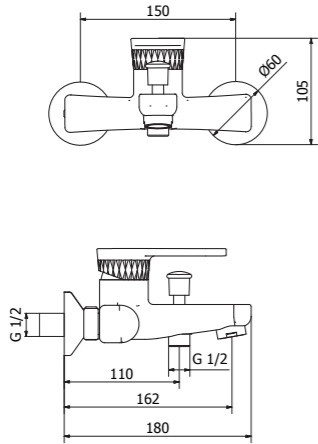

2J540
Bath mixer