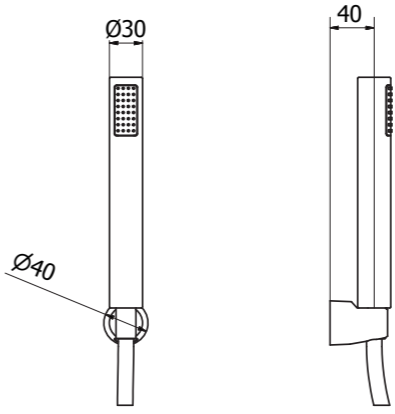

03221
Shower set