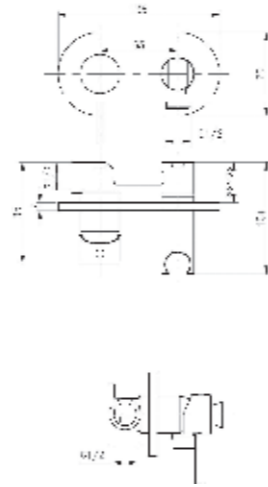

19253
Round concealed mixer
with water outlet
and shower holder

03330
Square shut-off set

03329
Round shut-off set

03327
Old style shut off set

Exclusive
finishes

Shower
Collection

Shower column with square brass shower head 200x200 mm, with square brass hand shower, with shower mixer and diverter