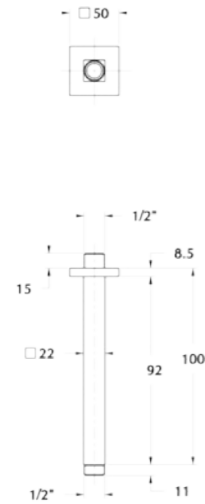

Gold /33 - Bronze /GG

Cod. 1533633

Cod. 15336GG

01497
Square brass shower head
200x200

03244
Square wall mounted shower arm
L=380 mm

15336
Old style shower head with wall mounted shower arm

03241
Square ceiling mounted shower arm
L=100 mm