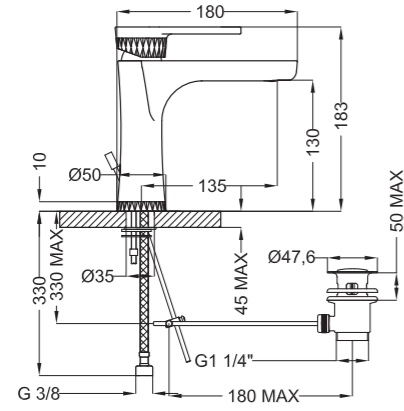

Cod. 2J050B1

Cod. 2J050B3

Shower set

Chrome /11 - Gold /33

Cod. 0322111

Cod. 0322133

2J710
Wash basin mixer

2J810
Bidet mixer