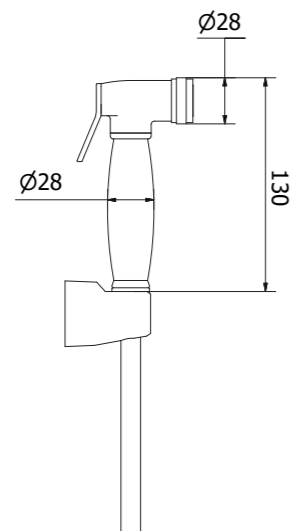

19253
Round concealed mixer
with water outlet
and shower holder

03330
Square shut-off set

03329
Round shut-off set

03327
Old style shut off set

Exclusive
finishes

Shower
Collection

Shower column with square brass shower head 200x200 mm, with square brass hand shower, with shower mixer and diverter