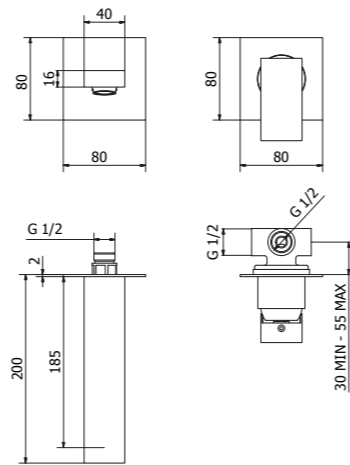

4L690
Wall mounted basin mixer

4L692
Wall mounted basin mixer 2 pcs.

4L050
Complete concealed bath-shower mixer

03223
Shower set

4LF810
Bidet mixer

4L540
Bath mixer

Diamond

S e r i e s