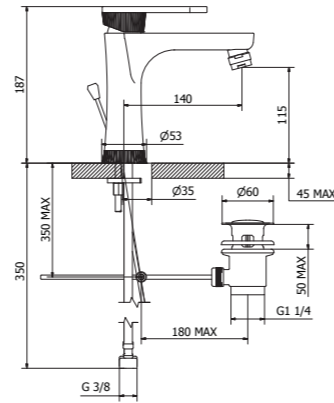

Cod. 2J050B1

Cod. 2J050B3

Shower set

Chrome /11 - Gold /33

Cod. 0322111

Cod. 0322133

2J710
Wash basin mixer

2J810
Bidet mixer