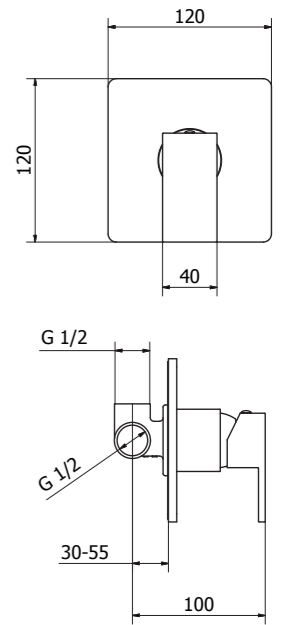

4L690
Wall mounted basin mixer

4L692
Wall mounted basin mixer 2 pcs.

4L050
Complete concealed bath-shower mixer

03223
Shower set

4LF810
Bidet mixer

4L540
Bath mixer

Diamond

S e r i e s