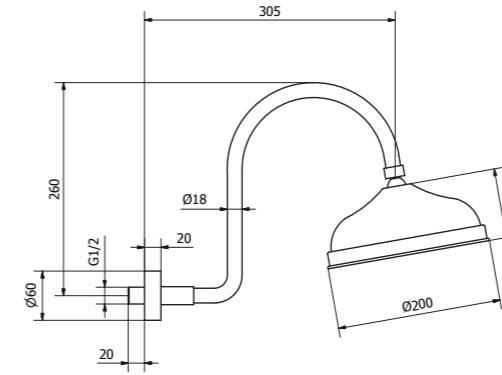

Gold /33 - Bronze /GG

Cod. 1533633

Cod. 15336GG

01497
Square brass shower head
200x200

03244
Square wall mounted shower arm
L=380 mm

15336
Old style shower head with wall mounted shower arm

03241
Square ceiling mounted shower arm
L=100 mm