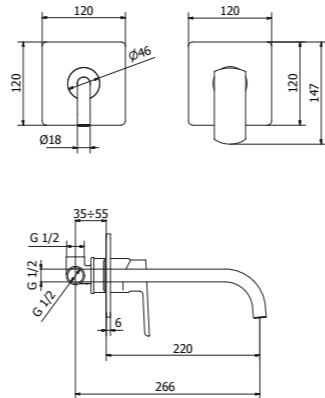

SW721
High wash basin mixer

SW100
Shower mixer

SW030
Complete concealed shower mixer

SW690
Wall mounted basin mixer

SW692
Wall mounted basin mixer 2 pcs.

SW050
Complete concealed bath-shower mixer

03221
Shower set