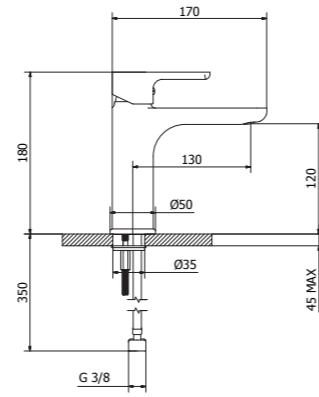

2V730
Medium wash basin mixer