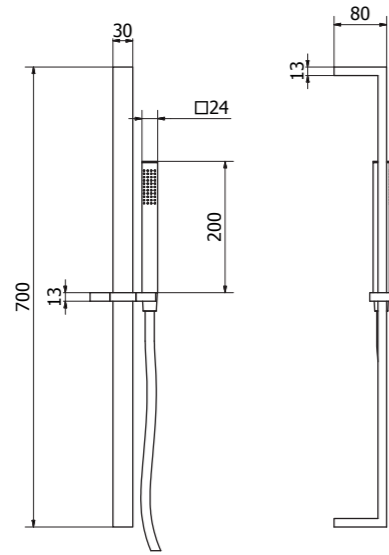

Gold /33 - Bronze /GG

Cod. 1527233

Cod. 15272GG

15278
Square slide bar

15276
Round slide bar

15272
Old style slide bar

Shower heads with shower arms

Square brass shower head 200x200