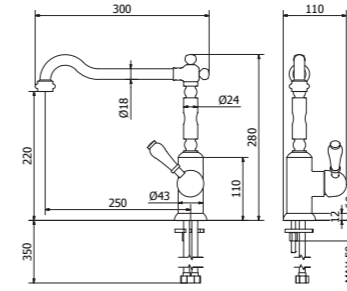

Cod. 17815GG

17821
Sink mixer P spout
with PULL-DOWN
2 jets shower

17822
Sink mixer L spout
with PULL-DOWN
2 jets shower

17815
Old style sink mixer

17818
Sink mixer with
swivel P spout

17817
Sink mixer with
swivel L spout