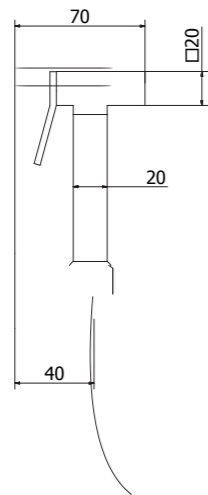

19253
Round concealed mixer
with water outlet
and shower holder

03330
Square shut-off set

03329
Round shut-off set

03327
Old style shut off set

Exclusive
finishes

Shower
Collection

Shower column with square brass shower head 200x200 mm, with square brass hand shower, with shower mixer and diverter