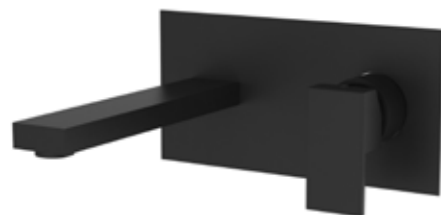

Cod. 4L690BB

Bath mixer without shower set

Matt Black /BB