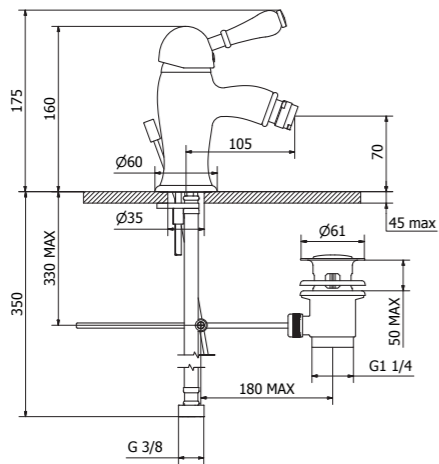

93050
Complete concealed bath-shower mixer

93810
Bidet mixer

93461
Bidet mixer lateral lever

03226
Shower set

93540
Bath mixer

93100
Shower mixer

Vera

S e r i e s