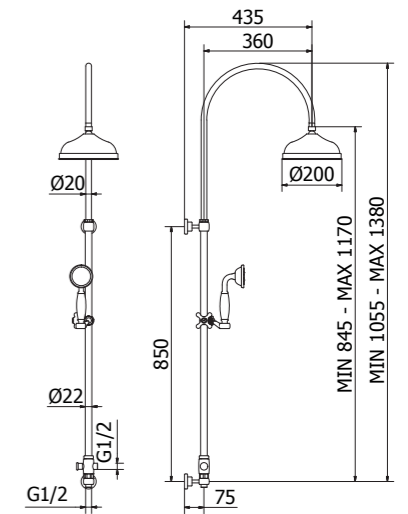

15335
Shower column