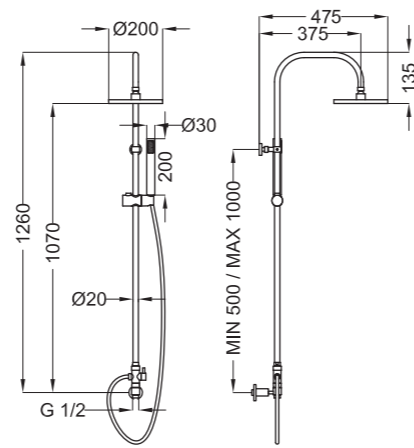

15337
Shower column