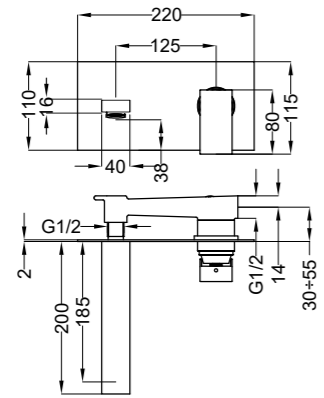

4L690
Wall mounted basin mixer