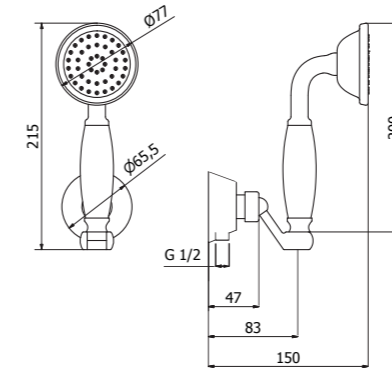

58910
1/2 build
in stopcock

58310
3 hole
wash basin mixer

58740
wall mounted
wash basin mixer

03226
Shower set

58410
3 holes
bidet mixer

58470
One hole
bidet mixer

58480
One hole
bidet mixer

58000
Bath mixer