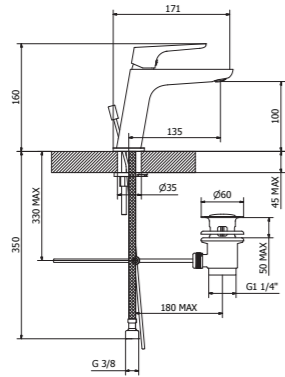

Cod. SW030BB

Concealed bath / shower mixer

Cod. SW030SB

Cod. SW03088

Cod. SW030CO

Cod. SW030BB

SW710
Wash basin mixer

SW721
High wash basin mixer