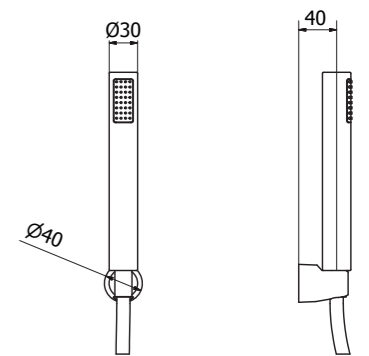

SW100
Shower mixer

SW030
Concealed shower mixer

SW690
Wall mounted basin mixer

SW692
Wall mounted basin mixer 2 pcs.

SW030
Concealed bath-shower mixer

03221
Shower set

SW810
Bidet mixer

SW540
Bath mixer