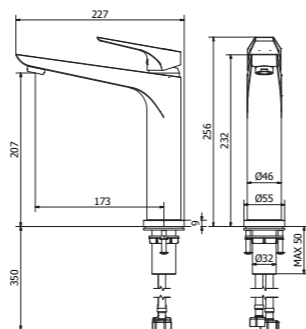

17828
Swivel sink mixer