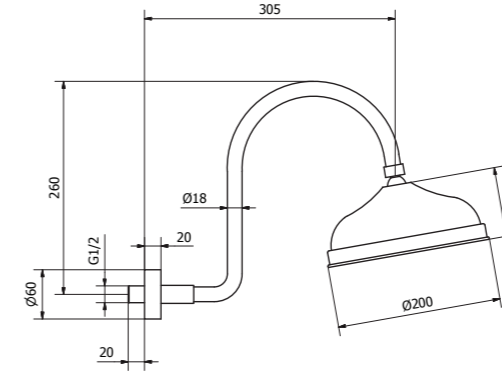

Square brass shower set

15336

Old style shower head with wall mounted shower arm