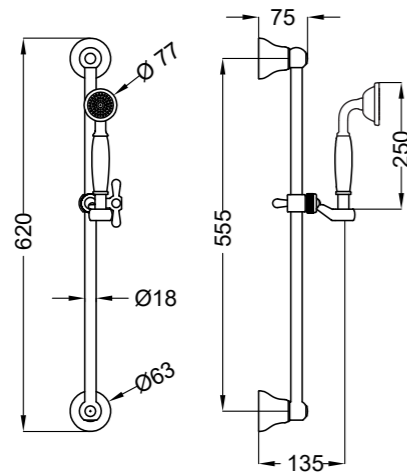

Cod. 15276BB

Cod. 15276DD

15278
Square brass
slide bar

15276
Round brass
slide bar

15272
Old style brass
slide bar

Wall mounted rectangular shower arm with 300X300 mm brass shower head square

Wall mounted square shower arm with 200X200 mm brass shower head square

Ceiling mounted square shower arm with 300X300 mm brass shower head square

Ceiling mounted square shower arm with 200X200 mm brass shower head square

Wall mounted round shower arm with 300 mm brass round shower head