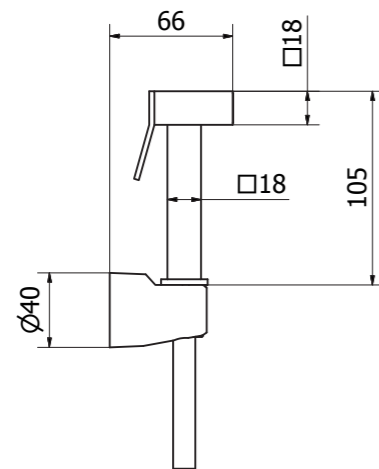

03329
Shut-off set round

03330
Shut-off set square