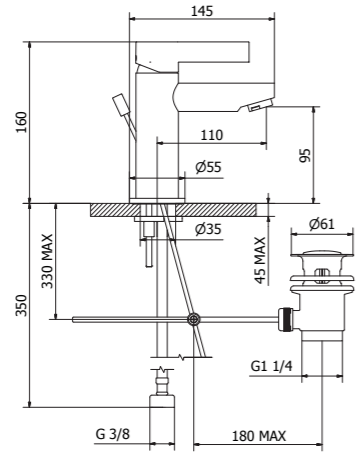

2H710
Wash basin mixer