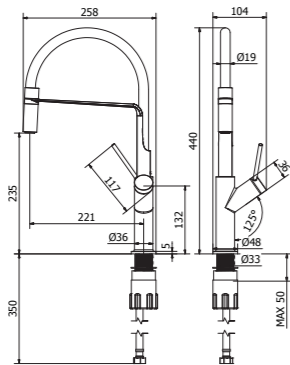

17815
Old style sink mixer

17818
Sink mixer with
swivel P spout

17817
Sink mixer with
swivel L spout

17525
Sink mixer with
SILICONE hose
and movable shower
TOTAL BLACK

17813
Sink mixer with
swivel P spout