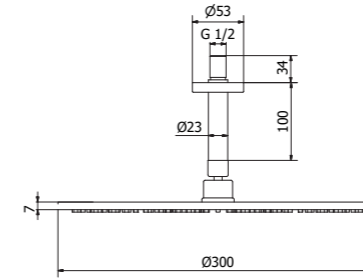

15288

Wall mounted rectangular shower arm with 300x300 mm brass shower head square

15287

Wall mounted rectangular shower arm with 200x200 mm brass shower head square

15286

Ceiling mounted round shower arm with 300 mm brass shower head round