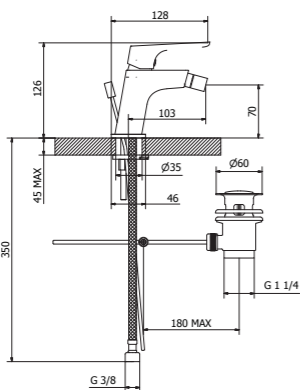

SW100
Shower mixer

SW030
Concealed shower mixer

SW690
Wall mounted basin mixer

SW692
Wall mounted basin mixer 2 pcs.

SW030
Concealed bath-shower mixer

03221
Shower set

SW810
Bidet mixer

SW540
Bath mixer