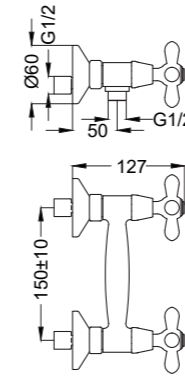

58100
Shower mixer