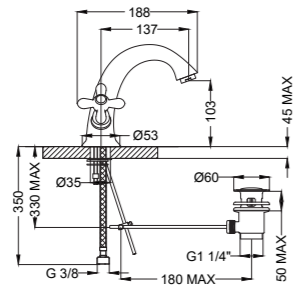

One hole bidet mixer

1/2" Bidet tap
packed in pairs

Bath mixer

6237E
One hole
wash basin mixer