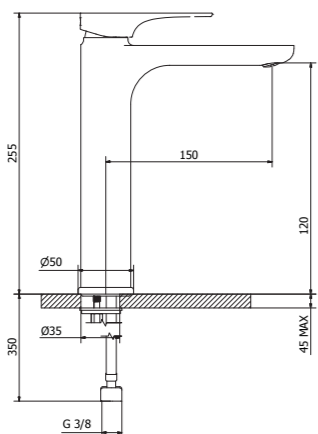

2V735
Super wash basin mixer