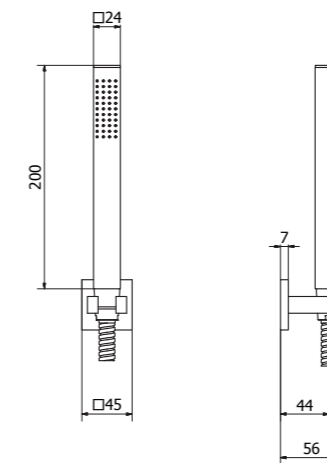

4L030
Concealed
shower mixer

4L050
Concealed
bath-shower mixer

4L692
Wall mounted
basin mixer 2 pcs.

4LF810
Bidet mixer

03223
Shower set

Diamond

S e r i e s

..... // Chrome/Gold