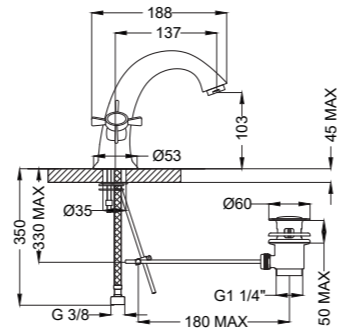

58370
one hole
wash basin mixer