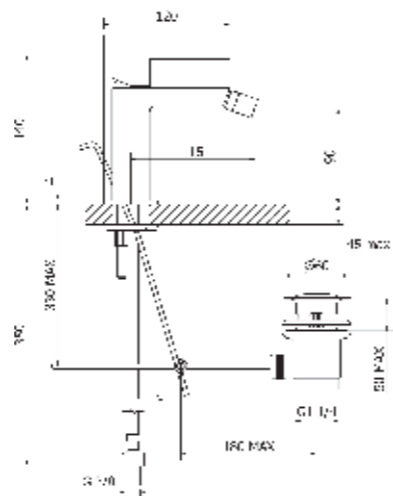

4L030
Concealed
shower mixer

4L050
Concealed
bath-shower mixer

4L692
Wall mounted
basin mixer 2 pcs.

4LF810
Bidet mixer

03223
Shower set

Diamond

S e r i e s

..... // Chrome/Gold