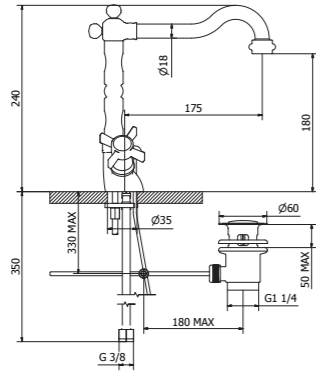

58360
One hole
wash basin mixer