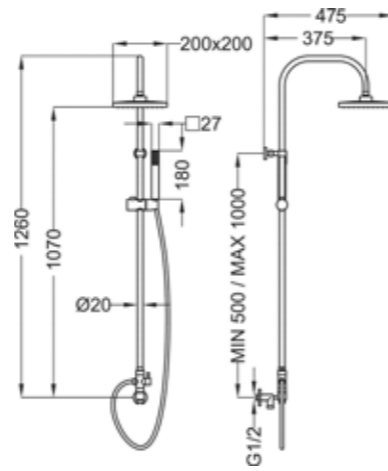

Cod. 58180GG

15338D
Shower column
with connection kit