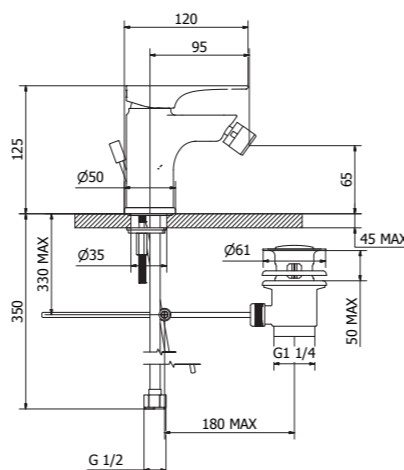

2V725
High wash basin mixer long spout

2V313
Wall mounted basin mixer

2V050
Concealed bath-shower mixer

03221
Shower set

2V319
Wall mounted basin mixer 2 pcs.

2V810
Bidet mixer

Ever

S e r i e s