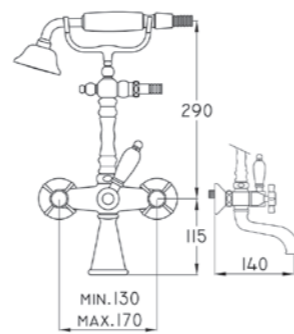

58910
1/2 build
in stopcock

58310
3 hole
wash basin mixer

58740
wall mounted
wash basin mixer

03226
Shower set

58410
3 holes
bidet mixer

58470
One hole
bidet mixer

58480
One hole
bidet mixer

58000
Bath mixer