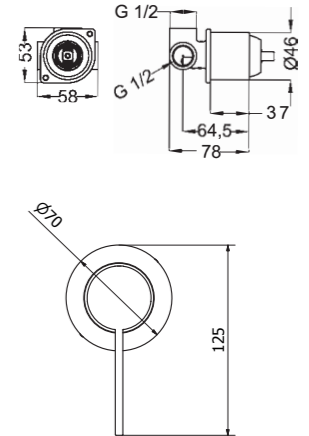

2H030
Concealed shower mixer