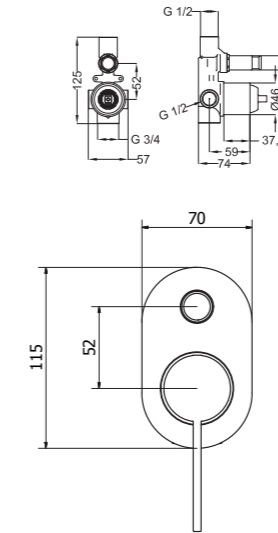

2H050
Concealed bath-shower mixer