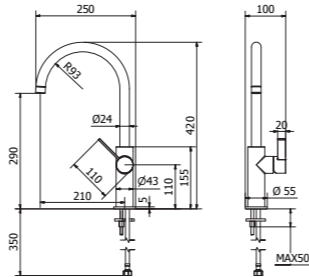

17815
Old style sink mixer

17818
Sink mixer with
swivel P spout

17817
Sink mixer with
swivel L spout

17525
Sink mixer with
SILICONE hose
and movable shower
TOTAL BLACK

17813
Sink mixer with
swivel P spout