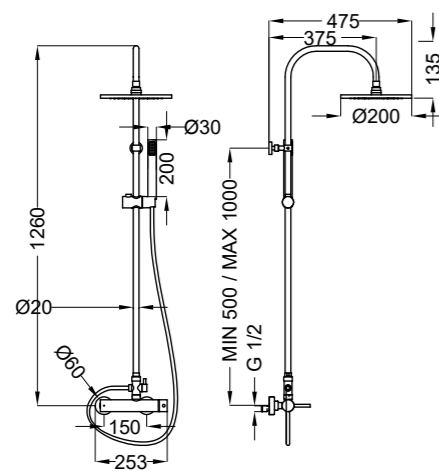

Cod. 15335GG

15339
Shower column
with shower mixer

15338D
Shower column
with connection kit

15342
Shower column
with jar shower mixer

15335
Shower column
with connection kit

15343
Shower column
with shower mixer