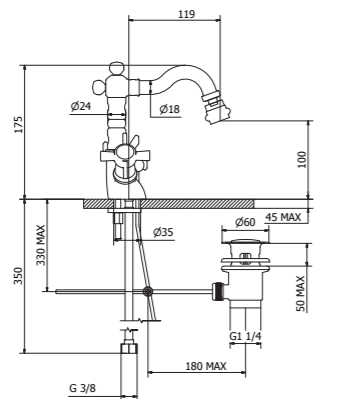

58910
1/2 build
in stopcock

58310
3 hole
wash basin mixer

58740
wall mounted
wash basin mixer

03226
Shower set

58410
3 holes
bidet mixer

58470
One hole
bidet mixer

58480
One hole
bidet mixer

58000
Bath mixer