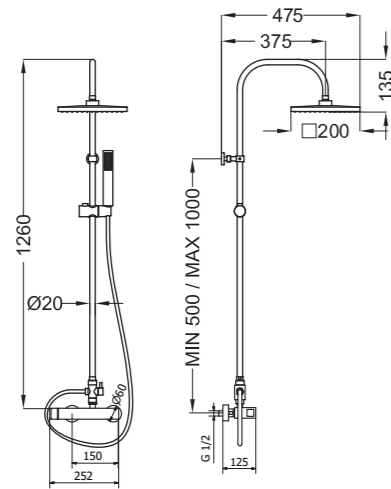

Cod. 5818033

15338D
Shower column
with connection kit

15339
Shower column
with shower mixer