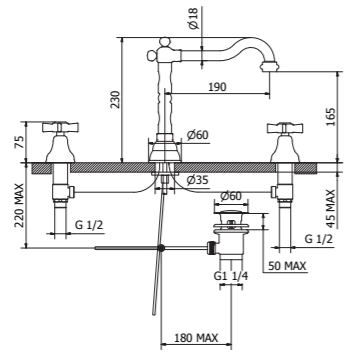

58910
1/2 build
in stopcock

58310
3 hole
wash basin mixer

58740
wall mounted
wash basin mixer

03226
Shower set

58410
3 holes
bidet mixer

58470
One hole
bidet mixer

58480
One hole
bidet mixer

58000
Bath mixer