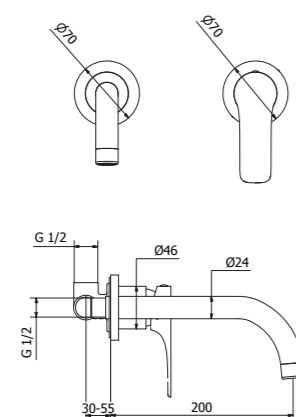

2V725
High wash basin mixer long spout

2V313
Wall mounted basin mixer

2V050
Concealed bath-shower mixer

03221
Shower set

2V319
Wall mounted basin mixer 2 pcs.

2V810
Bidet mixer

Ever

S e r i e s