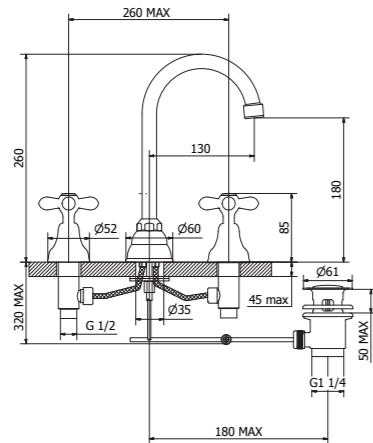

6613E
3 holes
wash basin mixer

6127E
3 holes
wash basin mixer