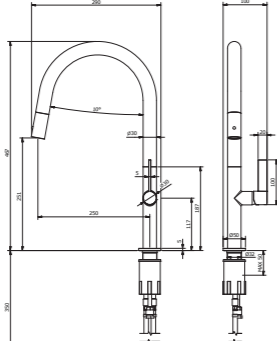

Cod. 17815**GG**

Sink mixer with swivel P spout

Cod. 17813**EO**

Cod. 17813**BB**

Cod. 17813**DD**

17821
Sink mixer P spout
with PULL-DOWN
2 jets shower

17822
Sink mixer L spout
with PULL-DOWN
2 jets shower