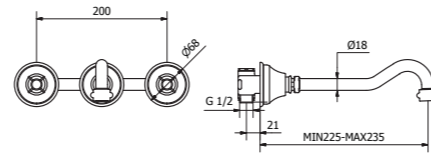

58910
1/2 build
in stopcock

58310
3 hole
wash basin mixer

58740
wall mounted
wash basin mixer

03226
Shower set

58410
3 holes
bidet mixer

58470
One hole
bidet mixer

58480
One hole
bidet mixer

58000
Bath mixer