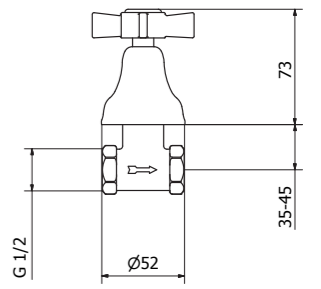

58910
1/2 build
in stopcock

58310
3 hole
wash basin mixer

58740
wall mounted
wash basin mixer

03226
Shower set

58410
3 holes
bidet mixer

58470
One hole
bidet mixer

58480
One hole
bidet mixer

58000
Bath mixer