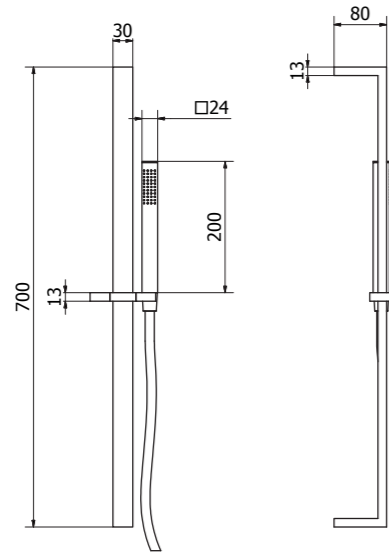

Cod. 15276GG

Cod. 1527688