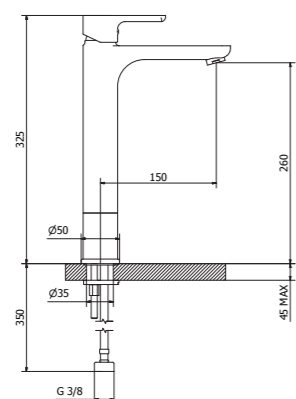

2V725
High wash basin mixer long spout

2V313
Wall mounted basin mixer

2V050
Concealed bath-shower mixer

03221
Shower set

2V319
Wall mounted basin mixer 2 pcs.

2V810
Bidet mixer

Ever

S e r i e s