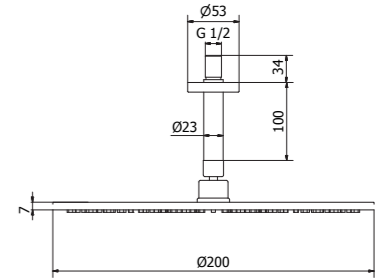

15285

Ceiling mounted round shower arm with 200 mm brass shower head round