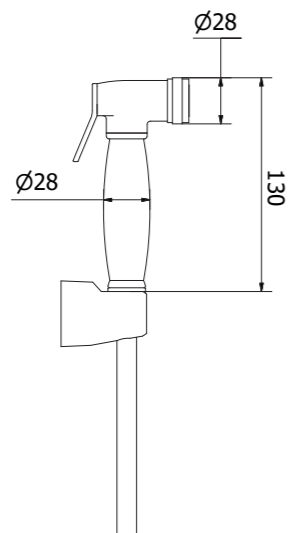

19254
Square
concealed mixer
with water outlet
and shower holder

19253
Round
concealed mixer
with water outlet
and shower holder

03330
Shut-off set square

03329
Shut-off set round

03327
Shut off old style