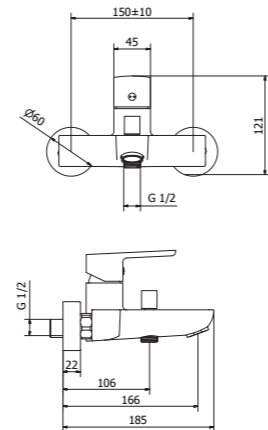

SW100
Shower mixer

SW030
Concealed shower mixer

SW690
Wall mounted basin mixer

SW692
Wall mounted basin mixer 2 pcs.

SW030
Concealed bath-shower mixer

03221
Shower set

SW810
Bidet mixer

SW540
Bath mixer