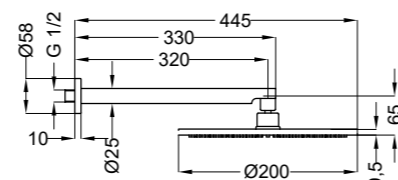

15336

Old style shower head with wall mounted shower arm

15284

Wall mounted round shower arm with 300 mm brass shower head round

15283

Wall mounted round shower arm with 200 mm brass shower head round

Square brass shower kit with water outlet