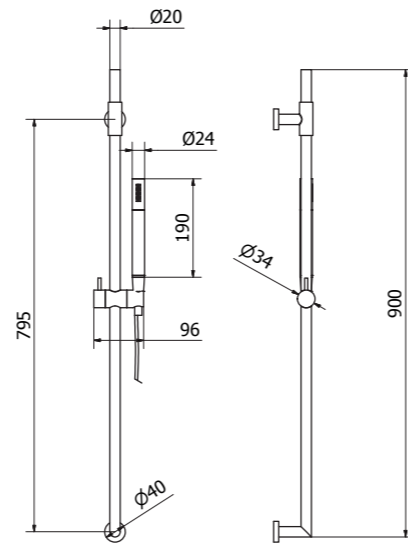

Cod. 15276BB

Cod. 15276DD

15276
Round brass
slide bar