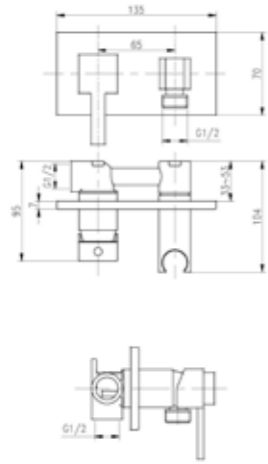

Shut-off set square

Cod. 03330GG