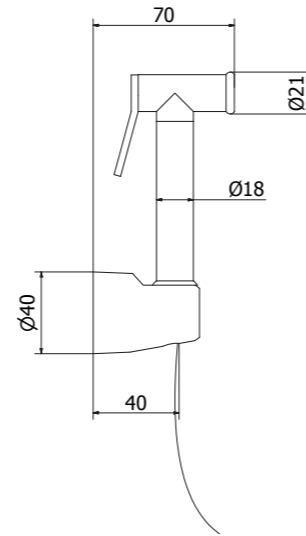

19254
Square
concealed mixer
with water outlet
and shower holder

19253
Round
concealed mixer
with water outlet
and shower holder

03330
Shut-off set square

03329
Shut-off set round

03327
Shut off old style