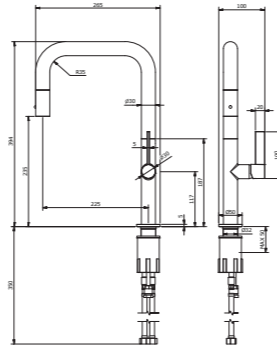

Cod. 17815**GG**

Sink mixer with swivel P spout

Cod. 17813**EO**

Cod. 17813**BB**

Cod. 17813**DD**

17821
Sink mixer P spout
with PULL-DOWN
2 jets shower

17822
Sink mixer L spout
with PULL-DOWN
2 jets shower