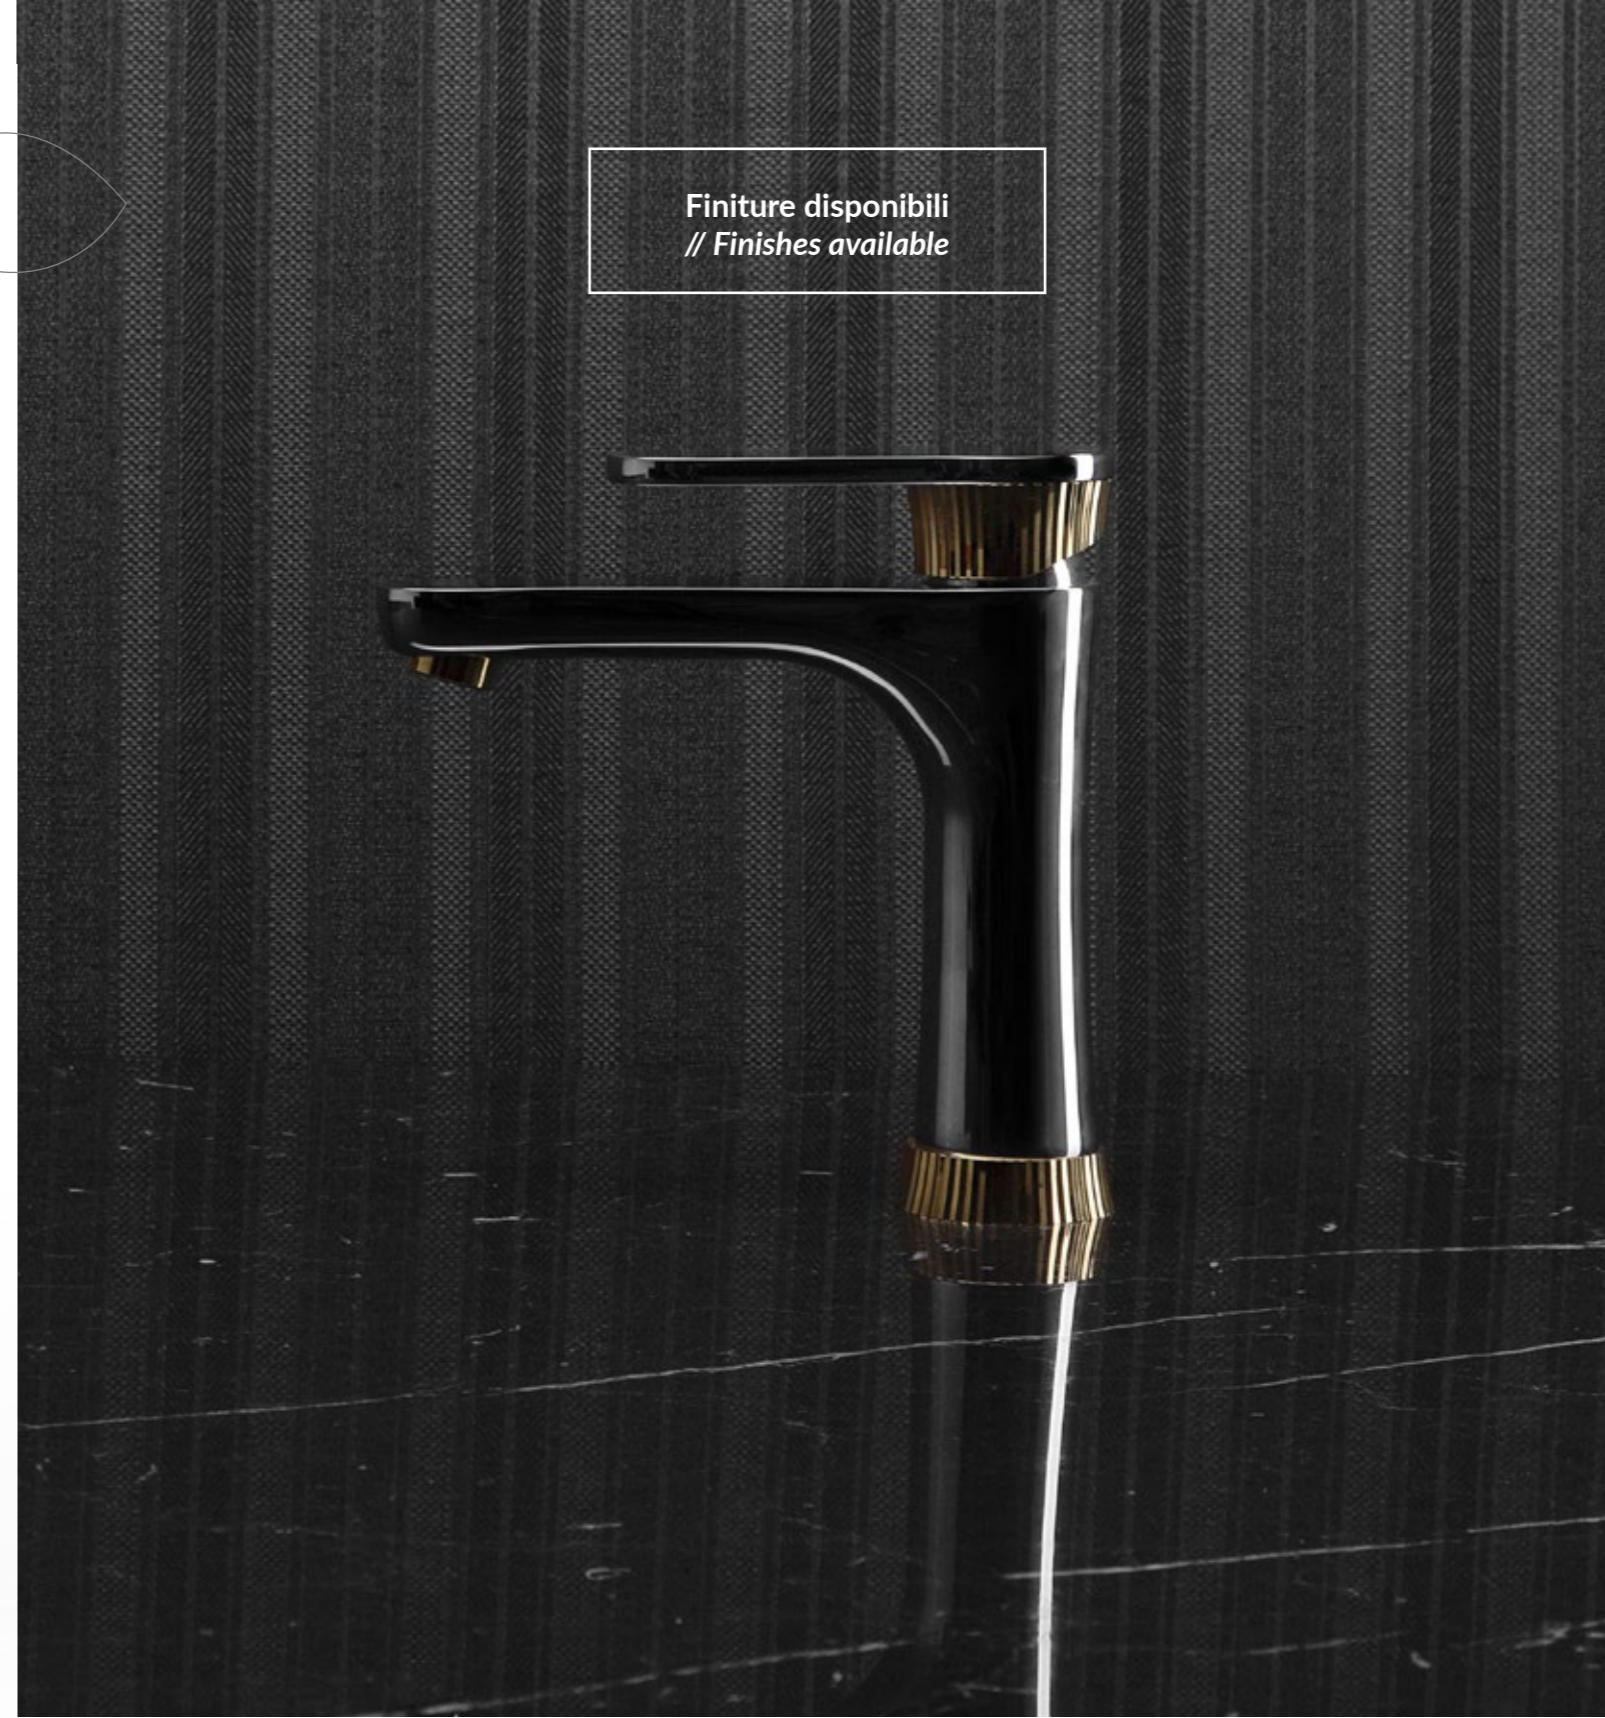

Finiture disponibili
// Finishes available