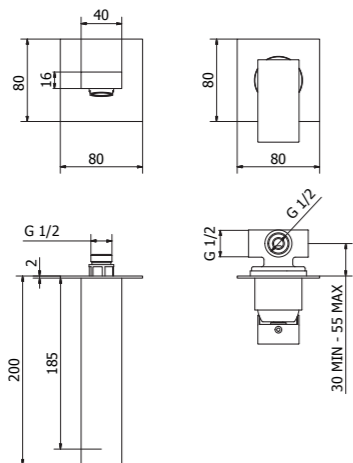

4L692
Wall mounted
basin mixer 2 pcs.