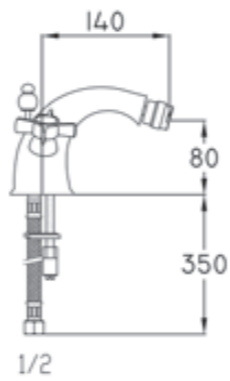

58910
1/2 build
in stopcock

58310
3 hole
wash basin mixer

58740
wall mounted
wash basin mixer

03226
Shower set

58410
3 holes
bidet mixer

58470
One hole
bidet mixer

58480
One hole
bidet mixer

58000
Bath mixer