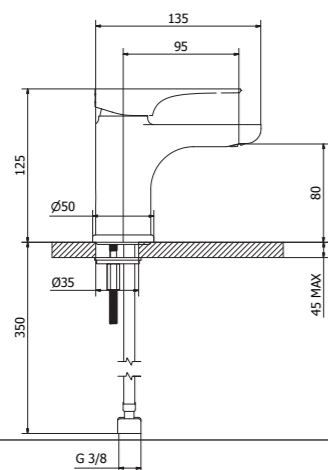

2V710
Wash basin mixer