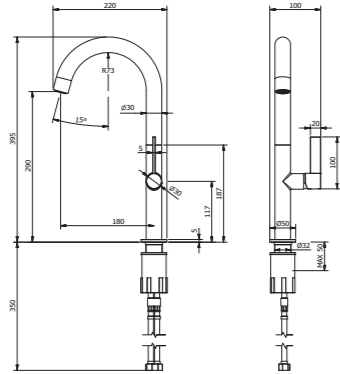

Cod. 17813**EO**