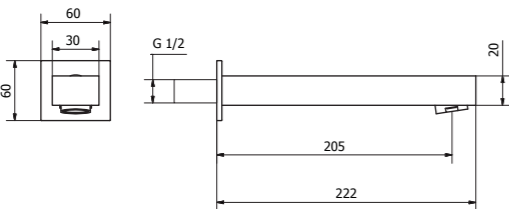

1629A1
Floor standing
bath column

58150
Deck mounted
bath mixer

58154
Deck mounted
bath mixer

03140
Bath filler

03290
Bath filler

Exclusive
finishes

Shut-off
Collections

Square concealed mixer with water outlet and shower holder