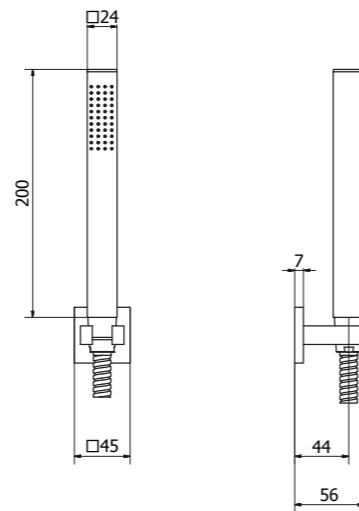

03203
Square brass shower kit with water outlet

03201
Round brass shower kit with water outlet

01824
1/2 x 1/2 Square water outlet

01823
1/2 x 1/2 Round water outlet

03206
Old style brass shower set with water outlet

03221
Round brass shower set