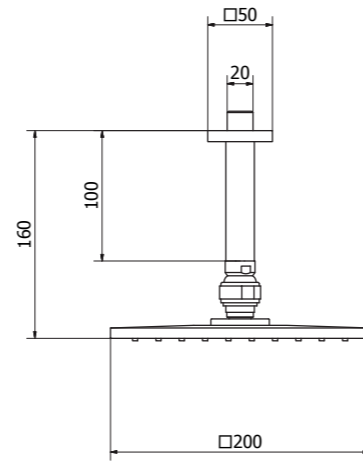

15285

Ceiling mounted round shower arm with 200 mm brass shower head round

15281

Ceiling mounted square shower arm with shower head 300x300 mm

15289

Ceiling mounted square shower arm with shower head 200x200 mm