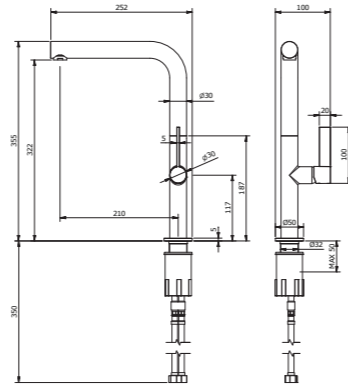

17817
Sink mixer with
swivel L spout