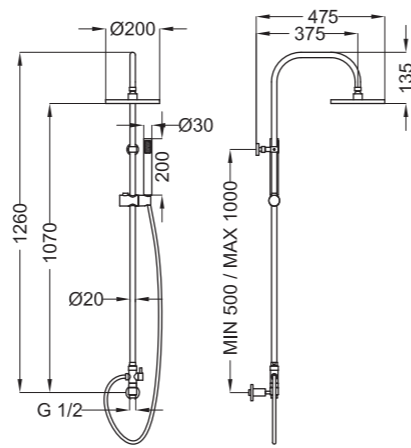

15337D
Shower column
with connection kit