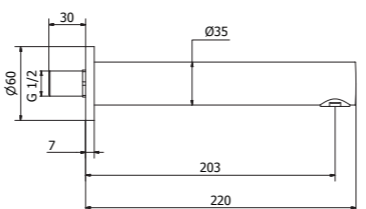

1629A1
Floor standing
bath column

58150
Deck mounted
bath mixer

58154
Deck mounted
bath mixer

03140
Bath filler

03290
Bath filler

Exclusive
finishes

Shut-off
Collections

Square concealed mixer with water outlet and shower holder