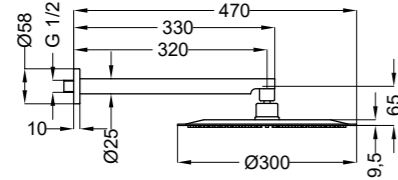

Square brass shower kit with water outlet

15284

Wall mounted round shower arm with 300 mm brass shower head round