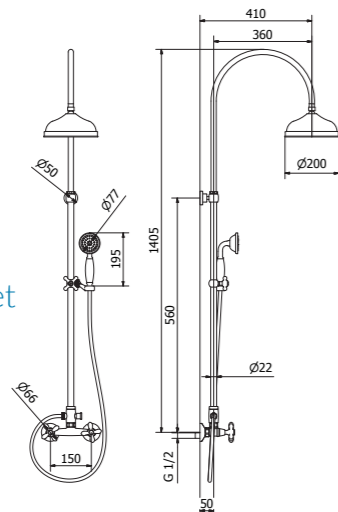

58180
Shower column
with amphore bath mixer

Square brass slide bar

58170
Shower column
with amphore shower set