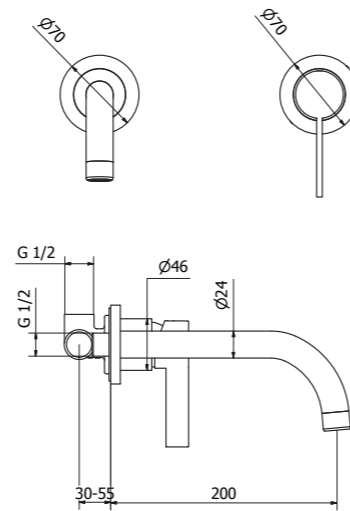

2H692
Wall mounted basin mixer 2 pcs.