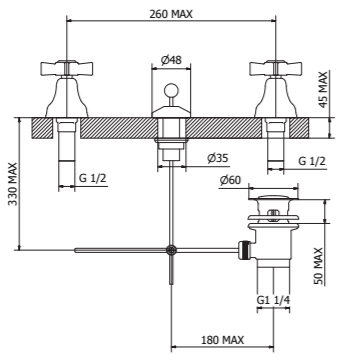

58910
1/2 build
in stopcock

58310
3 hole
wash basin mixer

58740
wall mounted
wash basin mixer

03226
Shower set

58410
3 holes
bidet mixer

58470
One hole
bidet mixer

58480
One hole
bidet mixer

58000
Bath mixer