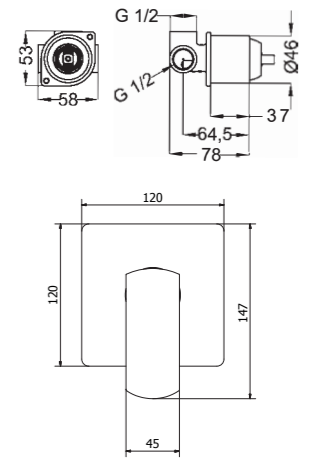

SW030
Concealed shower mixer