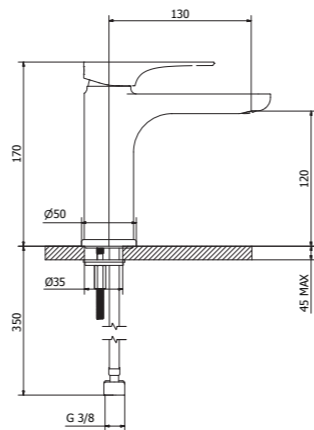

2V731
Medium wash basin mixer