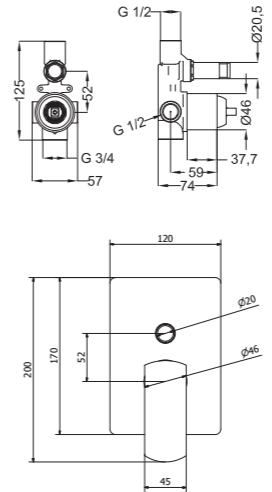

SW100
Shower mixer

SW030
Concealed shower mixer

SW690
Wall mounted basin mixer

SW692
Wall mounted basin mixer 2 pcs.

SW030
Concealed bath-shower mixer

03221
Shower set

SW810
Bidet mixer

SW540
Bath mixer