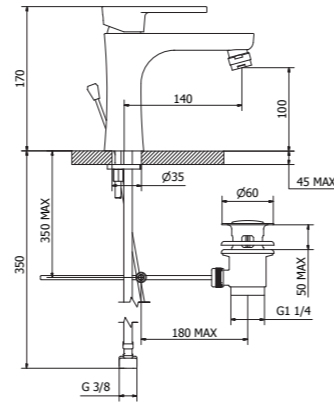

2R810
Bidet mixer