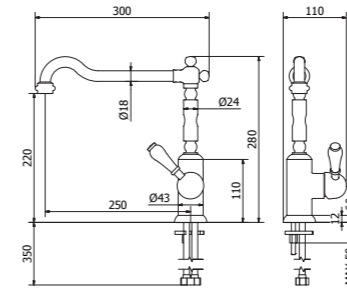

17815
Old style sink mixer