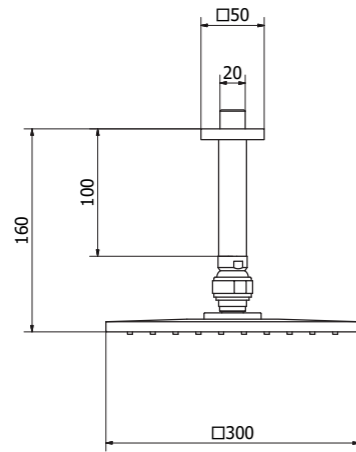

15281

Ceiling mounted square shower arm with shower head 300x300 mm