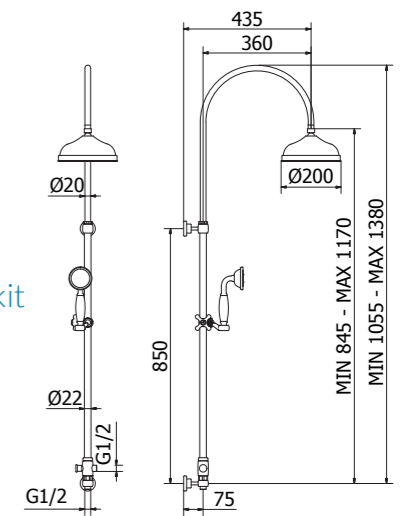

Cod. 15335GG

15339
Shower column
with shower mixer

15338D
Shower column
with connection kit

15342
Shower column
with jar shower mixer

15335
Shower column
with connection kit

15343
Shower column
with shower mixer