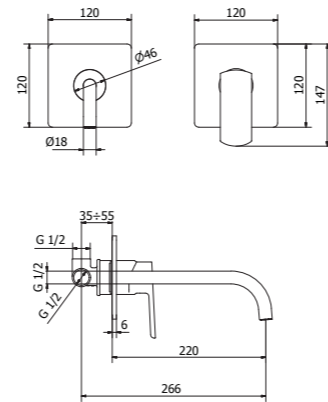

SW100
Shower mixer

SW030
Concealed shower mixer

SW690
Wall mounted basin mixer

SW692
Wall mounted basin mixer 2 pcs.

SW030
Concealed bath-shower mixer

03221
Shower set

SW810
Bidet mixer

SW540
Bath mixer