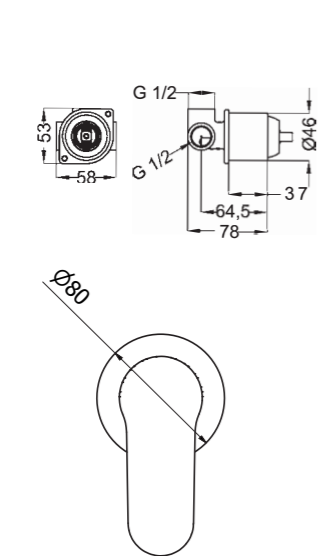

2J030
Concealed shower mixer