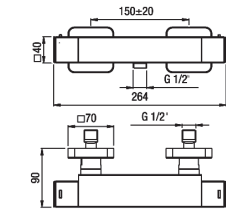

Miscelatore termostatico esterno per doccia
Thermostatic mixer for shower
Mitigeur thermostatique pour douche

0100

44610