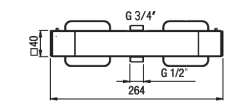

Miscelatore termostatico esterno per doccia con uscita verso l'alto
Thermostatic mixer for shower with top outlet
Mitigeur thermostatique pour douche avec sortie par dessus

0100