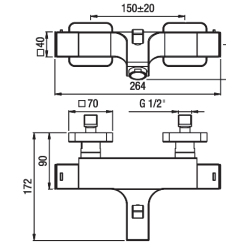

Termostatico

44640

Miscelatore termostatico esterno per vasca
Thermostatic mixer for bathtub
Mitigeur thermostatique pour baignoire

0100

44600