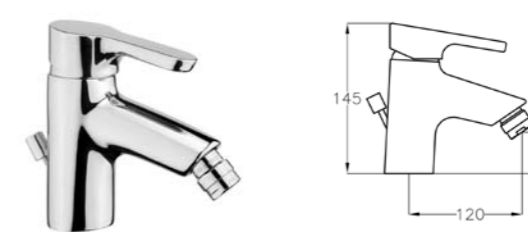

0100

S

Cartuccia/Cartridge/Cartouche 79300

49940

Monocomando per lavello, bocca girevole
Sink single lever mixer with swivelling spout
Mitigeur pour évier avec bec pivotant