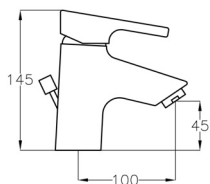

+2cm
nuovo mix lavabo KIWI e LIME
new basin mixer KIWI and LIME

KIWI 34710-0100

Monocomando per lavabo,
scarico salterello 1" 1/4
*Wash basin single lever mixer,
1" 1/4 pop-up waste*

new

KIWI 34730-0100

Monocomando per lavabo corpo alto,
scarico salterello 1" 1/4
*Wash basin single lever mixer, higher body,
1" 1/4 pop-up waste*

LIME 49710-0100

Monocomando per lavabo,
scarico salterello 1" 1/4
*Wash basin single lever mixer,
1" 1/4 pop-up waste*

new

LIME 49730-0100

Monocomando per lavabo corpo alto,
scarico salterello 1" 1/4
*Wash basin single lever mixer, higher body,
1" 1/4 pop-up waste*