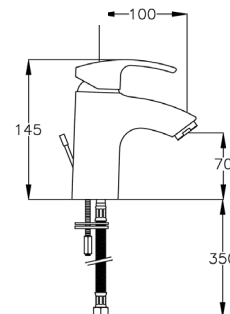

+2cm
nuovo mix lavabo KIWI e LIME
new basin mixer KIWI and LIME

KIWI 34710-0100

Monocomando per lavabo,
scarico salterello 1" 1/4
*Wash basin single lever mixer,
1" 1/4 pop-up waste*

new

KIWI 34730-0100

Monocomando per lavabo corpo alto,
scarico salterello 1" 1/4
*Wash basin single lever mixer, higher body,
1" 1/4 pop-up waste*

LIME 49710-0100

Monocomando per lavabo,
scarico salterello 1" 1/4
*Wash basin single lever mixer,
1" 1/4 pop-up waste*

new

LIME 49730-0100

Monocomando per lavabo corpo alto,
scarico salterello 1" 1/4
*Wash basin single lever mixer, higher body,
1" 1/4 pop-up waste*