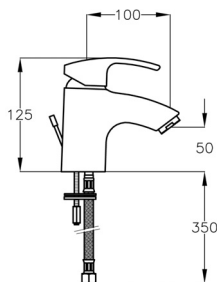

+2cm
nuovo mix lavabo KIWI e LIME
new basin mixer KIWI and LIME

KIWI 34710-0100

Monocomando per lavabo,
scarico salterello 1" 1/4
*Wash basin single lever mixer,
1" 1/4 pop-up waste*

new

KIWI 34730-0100

Monocomando per lavabo corpo alto,
scarico salterello 1" 1/4
*Wash basin single lever mixer, higher body,
1" 1/4 pop-up waste*

LIME 49710-0100

Monocomando per lavabo,
scarico salterello 1" 1/4
*Wash basin single lever mixer,
1" 1/4 pop-up waste*

new

LIME 49730-0100

Monocomando per lavabo corpo alto,
scarico salterello 1" 1/4
*Wash basin single lever mixer, higher body,
1" 1/4 pop-up waste*