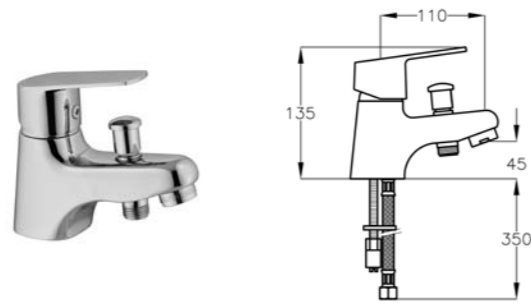

WINLINE nashi

finitura
finishing
finitions

35790

Monocomando per vasca monoforo senza accessori doccia
One hole bathtub single lever mixer without shower accessories
Mitigeur bain douche monotrou sans accessoires